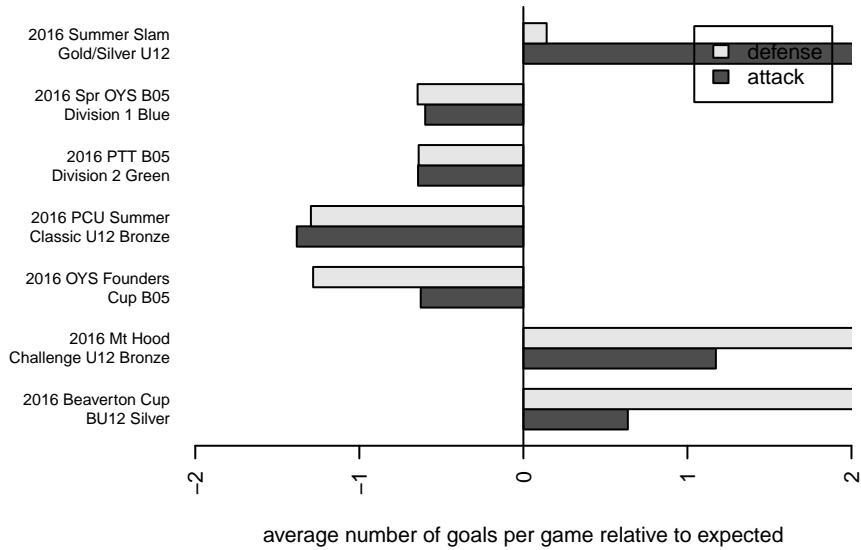

Westside Timbers Mundial B05

Westside Timbers
 Beaverton, OR
 B05 total strength=278
 attack=0.19 defense=0.14
 fall league = PTT B05 Div 2 Green
 spr league = Spr OYS B05 Div 1 Blue

alt names used:
 WT 05B Mundial
 WESTSIDE TIMERBERS05B MUNDIAL
 Westside Timbers 05B Mundial
 Westside 05B Mundial
 Westside Timbers 05B Mundial
 Westside Timbers 05B Mundial

Venues played:
 2016 PCU Summer Classic U12 Bronze
 2016 Beaverton Cup BU12 Silver
 2016 Mt Hood Challenge U12 Bronze
 2016 Summer Slam Gold/Silver U12
 2016 PTT B05 Division 2 Green
 2016 OYS Founders Cup B05
 2016 Spr OYS B05 Division 1 Blue

**attack and defense variance (black dot)
relative to other teams
and top 10 in region**

**attack and defense rating
relative to others at age
and all opponents in last 13 months**

Performance relative to 13 month average