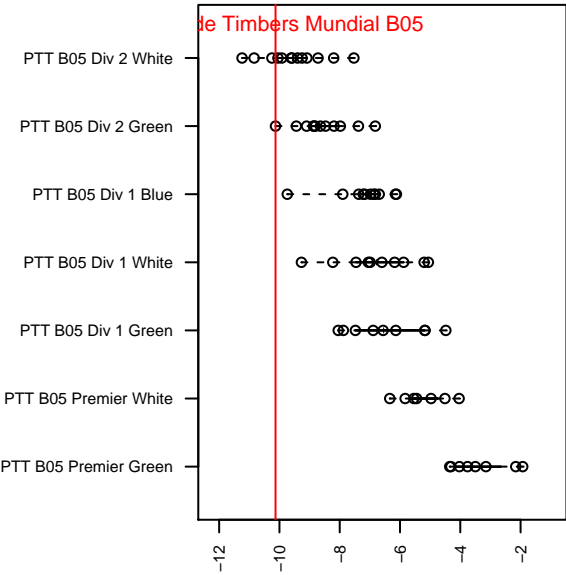

Westside Timbers Mundial B05

Westside Timbers
 Beaverton, OR
 B05 total strength=278
 attack=0.19 defense=0.14
 fall league = PTT B05 Div 2 Green
 spr league = Spr OYS B05 Div 1 Blue

alt names used:
 WT 05B Mundial
 WESTSIDE TIMERBERS05B MUNDIAL
 Westside Timbers 05B Mundial
 Westside 05B Mundial
 Westside Timbers 05B Mundial
 Westside Timbers 05B Mundial

Venues played:
 2016 PCU Summer Classic U12 Bronze
 2016 Beaverton Cup BU12 Silver
 2016 Mt Hood Challenge U12 Bronze
 2016 Summer Slam Gold/Silver U12
 2016 PTT B05 Division 2 Green
 2016 OYS Founders Cup B05
 2016 Spr OYS B05 Division 1 Blue

**attack and defense variance (black dot)
relative to other teams
and top 10 in region**

**attack and defense rating
relative to others at age
and all opponents in last 13 months**

Performance relative to 13 month average