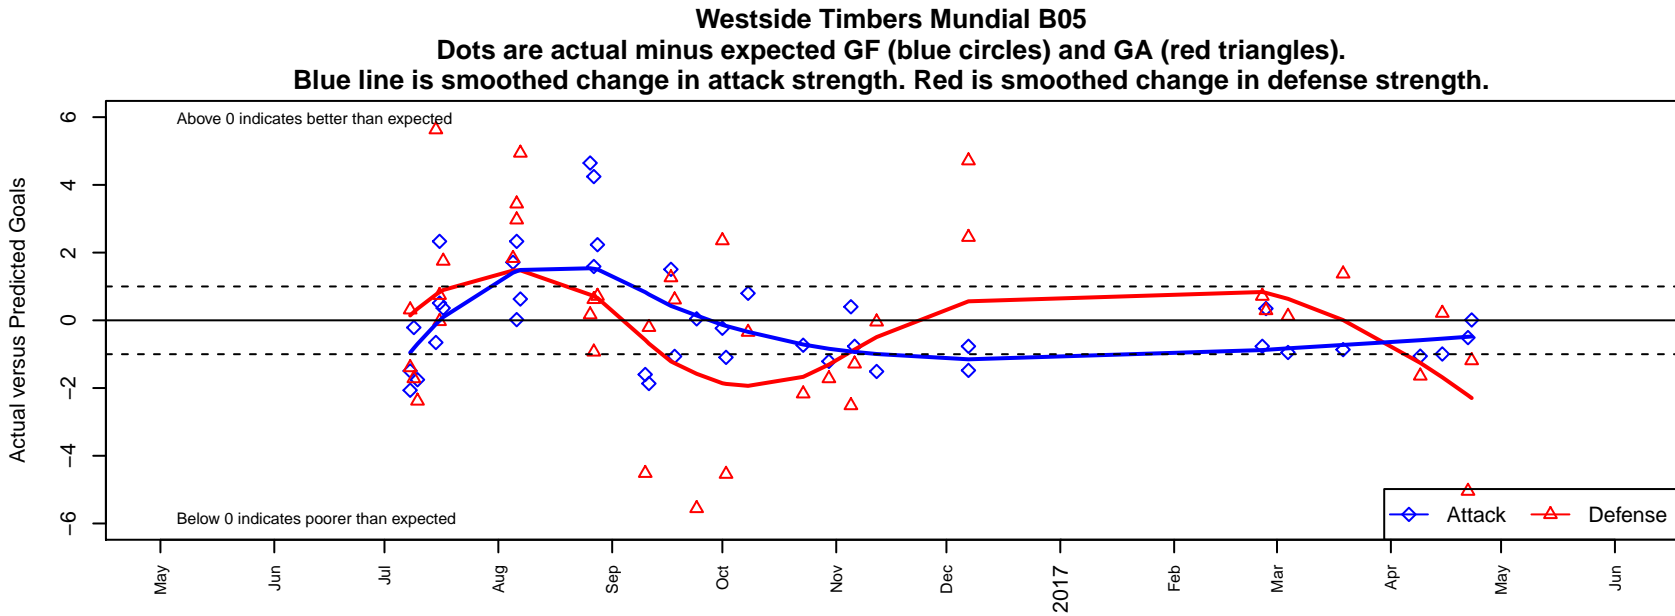

Westside Timbers Mundial B05

Westside Timbers
 Beaverton, OR
 B05 total strength=278
 attack=0.19 defense=0.14
 fall league = PTT B05 Div 2 Green
 spr league = Spr OYS B05 Div 1 Blue

alt names used:
 WT 05B Mundial
 WESTSIDE TIMERBERS05B MUNDIAL
 Westside Timbers 05B Mundial
 Westside 05B Mundial
 Westside Timbers 05B Mundial
 Westside Timbers 05B Mundial

**attack and defense variance (black dot)
relative to other teams
and top 10 in region**

**attack and defense rating
relative to others at age
and all opponents in last 13 months**

Performance relative to 13 month average